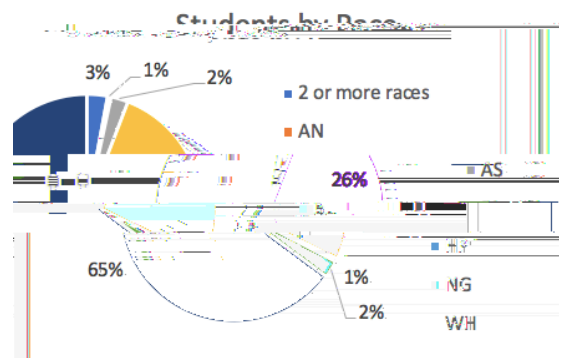

LOYOLA UNIVERSITY MARYLAND

SCHOOL COUNSELING 019- 0 0 ANNUAL EPO T

Demographics & Vital Statistics

Program Completion Rate

average of full-time and part-time students

Certification Exam Pass Rate

Job Placement Rate